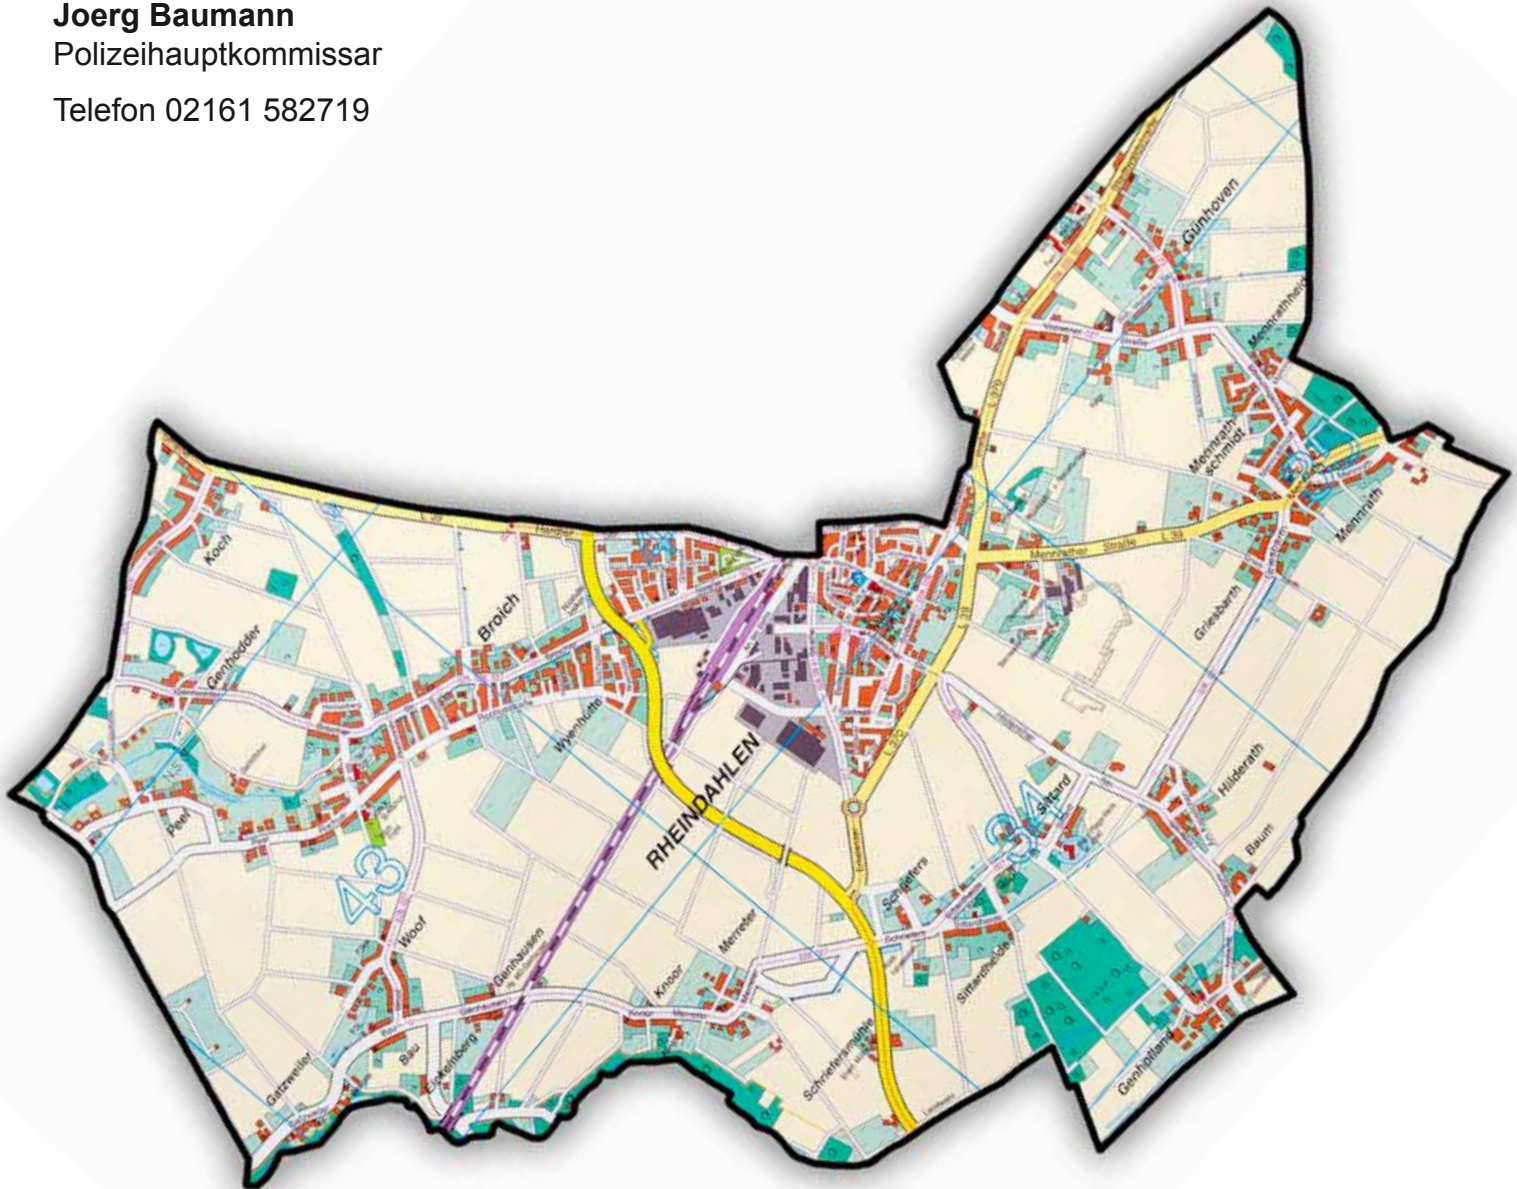

Joerg Baumann
Polizeihauptkommissar
Telefon 02161 582719